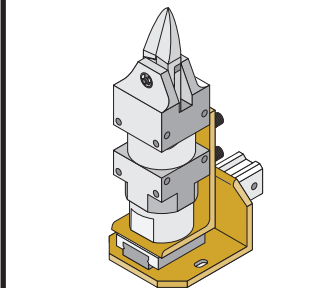

**TO BE USED IN**

GT-NB20LW-10TM  
GT-NB20LW-10SM

<b>N20AE</b>		APPLICATION:	PLASTIC	
		MATERIAL:	ALLOY STEEL	
ALTERNATE BLADES	Rev.	Rev. Date: 6.17.09		
CARBIDE:	N20AEB1223	<b>VESSEL</b> NIPPER BLADE	EDP #:	360158
HIGH SPEED STEEL:	N20AEH1324		ALT P/N:	
			DRAWING #:	