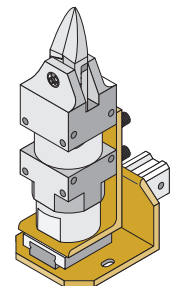

TO BE USED IN

GT-N20/SL

GT-NR20

GT-NS20

GT-NB20LW-10TM
GT-NB20LW-10SM

ALTERNATE BLADES		Rev. Rev. Date: 7.24.08		N20AJ		APPLICATION:	PLASTIC
				<div style="border: 2px solid red; padding: 2px; display: inline-block;">VESSEL</div> NIPPER BLADE		MATERIAL:	ALLOY STEEL
CARBIDE:	N20AJB875			EDP #:	360152		
HIGH SPEED STEEL:	N20AJH1099			ALT P/N:			
				DRAWING #:			