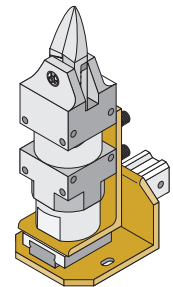

TO BE USED IN

GT-N20/SL

GT-NR20

GT-NS20

GT-NB20LW-10TM
GT-NB20LW-10SM

ALTERNATE BLADES		N20AP		APPLICATION:	PLASTIC
CARBIDE:	N20APB629	Rev.	Rev. Date: 6.8.09	MATERIAL:	ALLOY STEEL
HIGH SPEED STEEL:	N20ABH EXP-1845	 NIPPER BLADE		EDP #:	360155
				ALT P/N:	
				DRAWING #:	